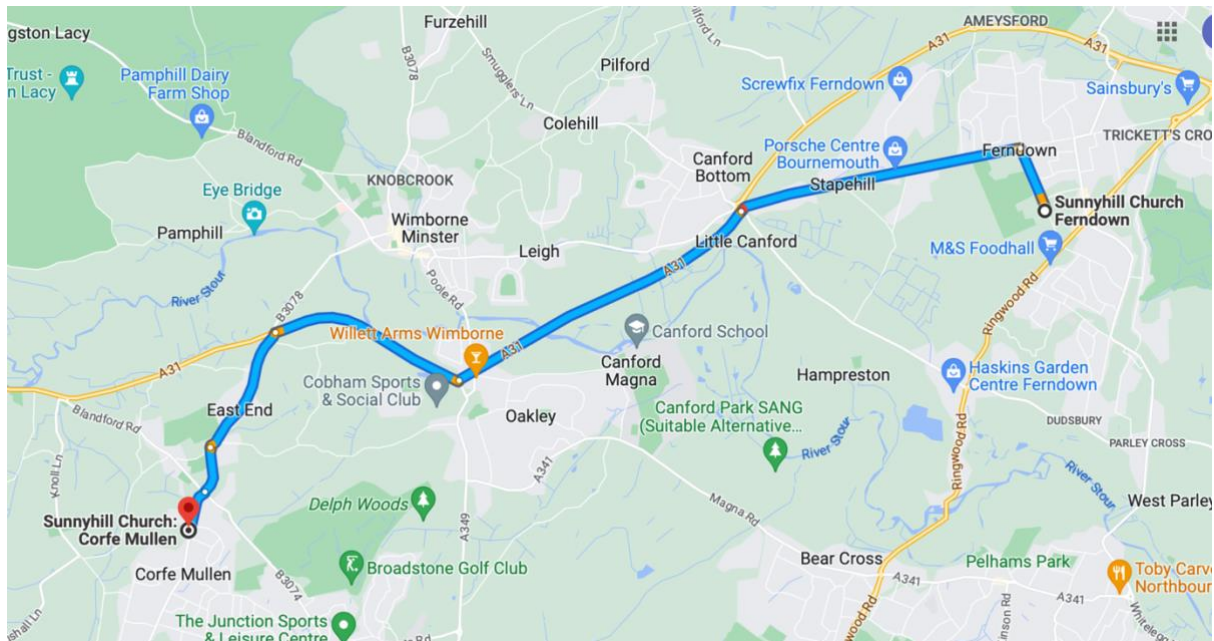

Sunnyhill Newcomers Meal

Directions from Sunnyhill Ferndown (Village Hall) to Corfe Mullen Campus:

Leave the Village Hall and turn left. Driving to the end of Church Road.

Turn left onto Wimborne Rd E. all the way to the Canford Bottom Roundabout.

Take the second exit onto the A31 and follow this road to the Merley Roundabout where you take the 3rd exit – staying on A31.

At the next roundabout (Lake Gates) take the 1st exit onto Wimborne Rd towards Corfe Mullen.

At the next roundabout, continue straight onto Lockyers Rd

At the next roundabout, continue straight onto Wareham Rd.

Sunnyhill Corfe Mullen will be about 0.3 miles on the right hand side.

Sunnyhill Church: Corfe Mullen

Wareham Rd, Corfe Mullen, Wimborne BH21 3LE