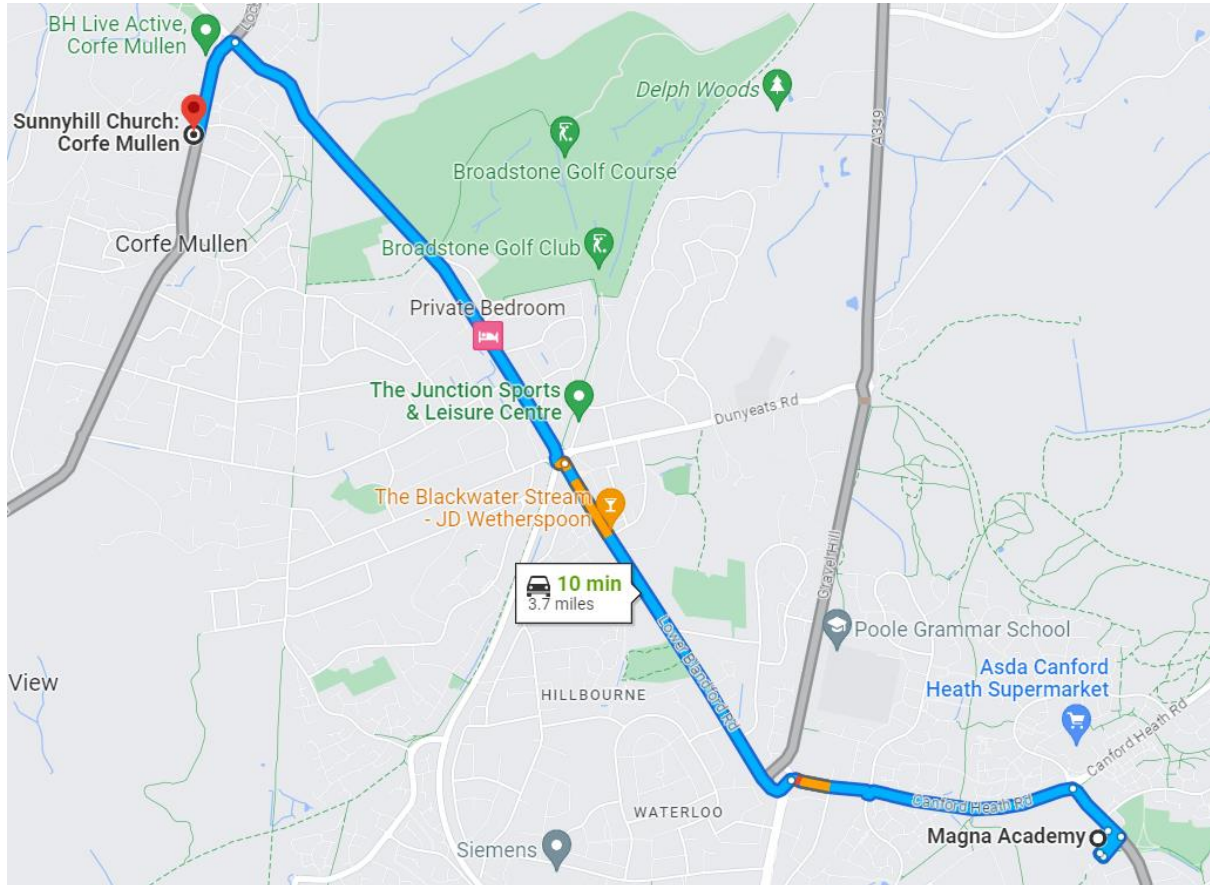

### Directions from Sunnyhill Poole (Magna Academy) to Corfe Mullen Campus:

Leave the school and at Adastral Road turn left towards the Asda roundabout.

At the roundabout turn left (first exit) along Canford Heath Road. Keep going straight over the next roundabout until you come to Darby's Corner roundabout. Take the second exit to Broadstone on Lower Blandford Road.

Go through Blandford shops then at the top roundabout take the third exit on the Higher Blandford Road continue straight up the hill passed Corfe Hills School finally first exit at Wareham Road roundabout in Corfe Mullen. When you see the Coop Supermarket turn in and park at the far end of the car park as there is a footpath through to the church entrance back on the main road.

### **Sunnyhill Church: Corfe Mullen**

Wareham Rd, Corfe Mullen, Wimborne BH21 3LE